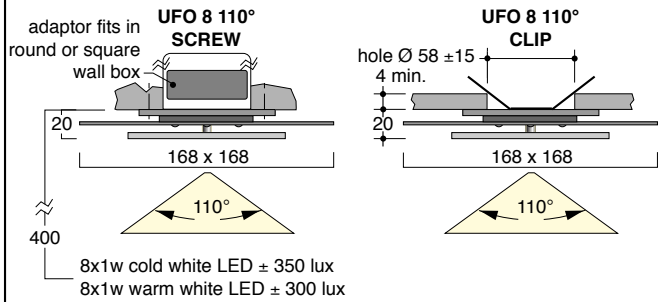

Models, prices and dimensions (in mm) can be altered without previous notice.
Inclusive LEDs
Prices in EURO

UFO - 8
with fixed leds

All models are registered and protected by prevailing laws.
Scale 1/5 21.04.2009
Design: Luc Lemahieu

UFO 8 - WITHOUT adaptor - 110°

For general light in hall, corridor, toilet. The sanded PMMA diffuser prevents blinding and generates a nice light effect. Light output ± as 60w bulb or 11 watt energy saving bulb.
To connect to adaptor.

UFO 8 110° - 1W	light colour	art. code	€ incl.
SCREW fixation with 2 invisible screws	white cold	UFO8x1-110C	239
	white warm	UFO8x1-110W	249
CLIP fits in hole	white cold	UFC8x1-110C	254
Ø 42 up to Ø 73 mm	white warm	UFC8x1-110W	264
adaptor 350mA 8x1w - dim. Ø53x19		ZPLR110	35