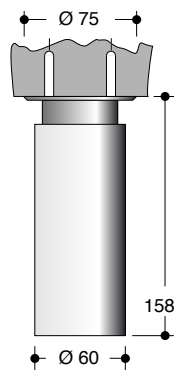

TIMELESS, FUNCTIONAL LIGHTING with SANDED GLASS - 230 V

ON LUNA MEDIUM

ceiling model build-on
general lighting.
candle, halogen, energy saving, round or led bulb
230V - E27 - max.100W (hal.) or 11W (energy saving)
max. Ø52 - max. height 115

model	colour	art. code	€ incl.
MEDIUM	opal + white	ONLN M WT	87
	opal + black	ONLN M BK	87
	opal + champagne	ONLN M CP	104
	opal + aluminium	ONLN M AL	104