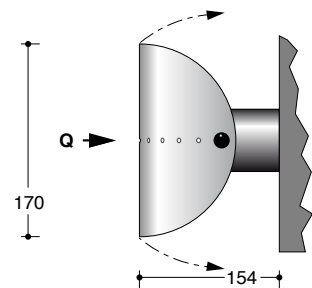

for incandescent
or led bulb
230V - E27 - max. 60W
max. height 85

UP & DOWN - TRANSPARENT

wall lamp up & down with turnable diffusor
compact design wall lamp, build-on
for general light
diffuser (pp.) : opal, green, blue
base : aluminium

model	colour	art. code	€ incl.
UP & DOWN	opal + aluminium	UPDOT OP	99
TRANSPARENT	green + aluminium	UPDOT GN	99
	blue + aluminium	UPDOT BL	99