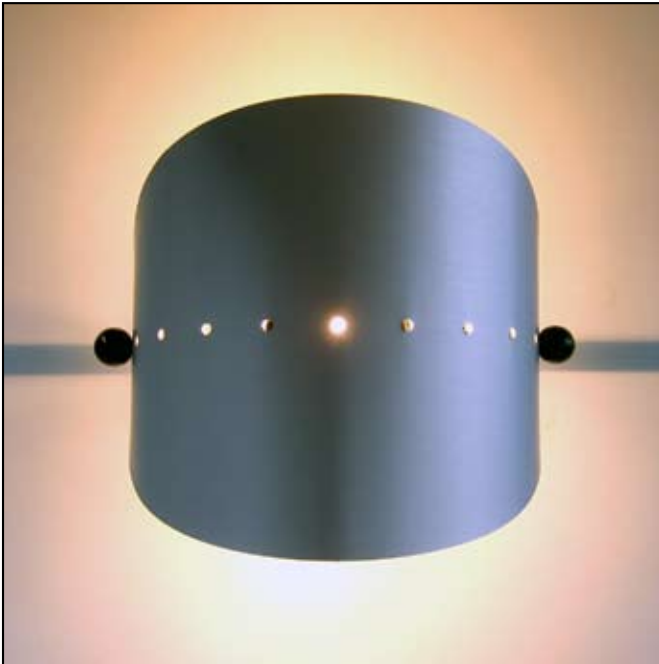

**UP & DOWN
WALL LAMP - 230V**

view R

for incandescent
tube or standard bulb
230V - E27 - max. 100W
max. height 105

UP & DOWN - REFLECT

wall lamp with turnable reflector
can be used as
up and/or downlighter
compact design wall lamp,
build-on, for indirect light