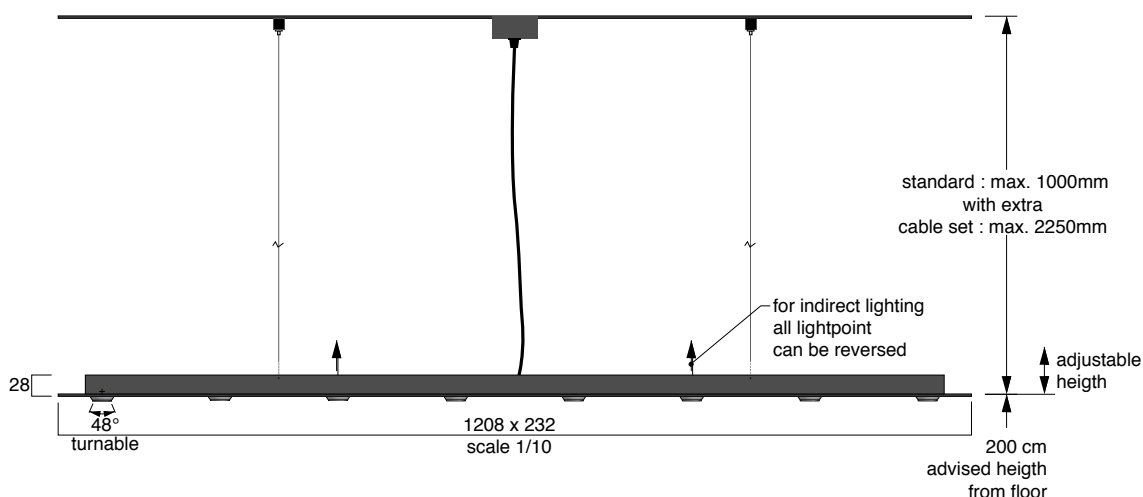

Models, prices and dimensions (in mm)
can be altered without previous notice.
Inclusive LEDs & adaptors
Prices in EURO

DANCER IN THE DARK suspension - 16 directional leds

All models are registered
and protected by prevailing laws.
Scale 1/10 21.04.2009
Design: Luc Lemahieu

MODEL

Suspension lamp, with 16 directional leds (30° beam).
With 16 power-leds, 1 or 3 watt. AC/DC adaptors are integrated.
For use above tables, in dining rooms & offices,
Cover, black PMMA. Led-housing & structure, black anodised aluminium.

ADVANTAGES

All 16 light points are directional and can be reversed for indirect lighting.
Area of illumination can be adapted to the length of the table, 1,5 up to 3 meters.
Easy to install and easy height adjustment.

LIGHT OUTPUT

Lux at 125 cm distance - lighted area 200x90cm
16x1w white cold LED: ± 350 lux - 16x1w white warm LED: ± 300 lux
16x3w white cold LED: ± 550 lux - 16x3w white warm LED: ± 500 lux

ACCESSORIES

Other beams angles on request (13, 24, 44, 65, 80°).

DANCER IN THE DARK - SUSPENSION - 16 LEDS

APPLICATIONS

For use above tables and desks when 500 lux is needed, in offices,
hotels, receptions, houses.

Or when directional accent lighting is needed (bathrooms, dressings...)

S16 1W LED	light colour	art. code	€ incl.
1W - 30°	white cold	DSU16x1-30C	1665
	white warm	DSU16x1-30W	1695

S16 3W LED

3W - 30°	white cold	DSU16x3-30C	1765
	white warm	DSU16x3-30W	1795

ACCESSORIES

set cables + adjusters (if ceiling is +3m)	DSU-CABLE2	40