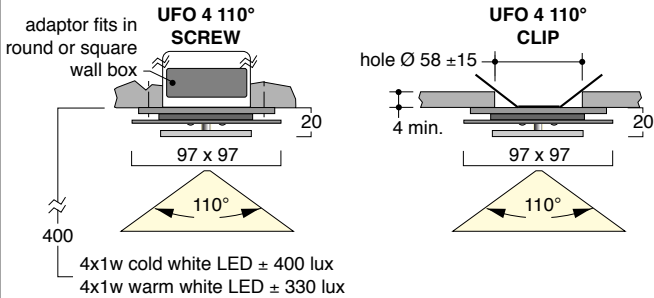

Models, prices and dimensions (in mm) can be altered without previous notice.
Inclusive LEDs
Prices in EURO

UFO - 4
with fixed leds

All models are registered and protected by prevailing laws.
Scale 1/5 21.04.2009
Design: Luc Lemahieu

UFO 4 - WITHOUT adaptor - 110°

For general light in hall, corridor, toilet. The sanded PMMA diffuser prevents blinding and generates a nice light effect. Ceiling or wall mounting. Light output ± as 40w bulb or 7 watt energy saving bulb.

To connect to adaptor

UFO 4 110° - 1W	light colour	art. code	€ incl.
SCREW fixation	white cold	UFO4x1-110C	149
with 2 invisible screws	white warm	UFO4x1-110W	159
CLIP fits in hole	white cold	UFC4x1-110C	164
Ø 42 up to Ø 73 mm	white warm	UFC4x1-110W	174
adaptor 350mA 8x1w - dim. Ø53x19		ZPLR110	35

UFO A4 - build-on WITH adaptor - 110°

For general light in hall, corridor, toilet. The sanded PMMA diffuser prevents blinding and generates a nice light effect. Ceiling or wall mounting. Light output ± as 40w bulb or 7 watt energy saving bulb.

To connect to 230V.

UFO A4 110° - 1W	light colour	art. code	€ incl.
	white cold	UFA4x1-110C	189
	white warm	UFA4x1-110W	199