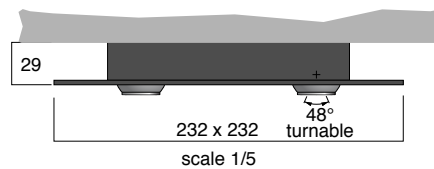

ADVANTAGES

Area of illumination can be adapted (to the size of the table).
Easy to install, directly to 230V.

LIGHT OUTPUT

Lux at 125 cm distance - lighted area 90x90cm
4x1w white cold LED: ± 250 lux - 4x1w white warm LED: ± 200 lux
4x3w white cold LED: ± 350 lux - 4x3w white warm LED: ± 300 lux

ACCESSORIES

Other beams (13, 24, 44, 65, 80°) on request

DANCER IN THE DARK - BUILD-ON - 4 LEDS

APPLICATIONS

for use above tables,
or when directional accent lighting is needed.

	light colour	art. code	€ incl.
ON4 1W LED 1W - 30°	white cold	DON4x1-30C	450
	white warm	DON4x1-30W	460
ON4 3W LED 3W - 30°	white cold	DON4x3-30C	485
	white warm	DON4x3-30W	495