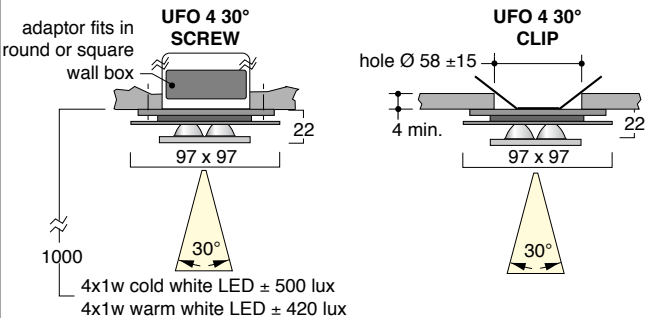

ceiling and wall lamps power-led's ULTRA THIN can replace existing spots and general lighting

UFO 4 - WITHOUT adaptor - 30°

With optics for accent downlight light or in corridors. The sanded PMMA diffuser prevents blinding and generates a nice light effect. Ceiling or wall mounting. Light output ± as 20W low voltage spot.

To connect to adaptor.

UFO 4 30° - 1W	light colour	art. code	€ incl.
SCREW fixation	white cold	UFO4x1-30C	174
with 2 invisible screws	white warm	UFO4x1-30W	184
CLIP fits in hole	white cold	UFC4x1-30C	189
Ø 42 up to Ø 73 mm	white warm	UFC4x1-30W	199
adaptor 350mA 8x1w - dim. Ø53x19		ZPLR110	35

UFO A4 - build-on WITH adaptor - 30°

With optics for accent downlight light or in corridors. The sanded PMMA diffuser prevents blinding and generates a nice light effect. Ceiling or wall mounting. Light output ± as 20W low voltage spot.

To connect to 230V.

UFO A4 30° - 1W	light colour	art. code	€ incl.
	white cold	UFA4x1-30C	214
	white warm	UFA4x1-30W	224