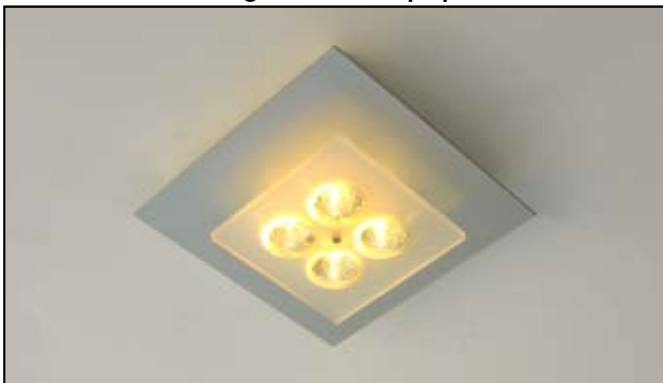

ceiling and wall lamps power-led's ULTRA THIN can replace existing spots and general lighting

UFO 4 - WITHOUT adaptor - 30°

With optics for accent downlight light or in corridors. The sanded PMMA diffuser prevents blinding and generates a nice light effect. Ceiling or wall mounting. Light output ± as 20W low voltage spot.

To connect to adaptor.

UFO 4 30° - 1W	light colour	art. code	€ incl.
SCREW fixation	white cold	UFO4x1-30C	174
with 2 invisible screws	white warm	UFO4x1-30W	184
CLIP fits in hole	white cold	UFC4x1-30C	189
Ø 42 up to Ø 73 mm	white warm	UFC4x1-30W	199
adaptor 350mA 8x1w - dim. Ø53x19		ZPLR110	35

UFO A4 - build-on WITH adaptor - 30°

With optics for accent downlight light or in corridors. The sanded PMMA diffuser prevents blinding and generates a nice light effect. Ceiling or wall mounting. Light output ± as 20W low voltage spot.

To connect to 230V.

UFO A4 30° - 1W	light colour	art. code	€ incl.
	white cold	UFA4x1-30C	214
	white warm	UFA4x1-30W	224