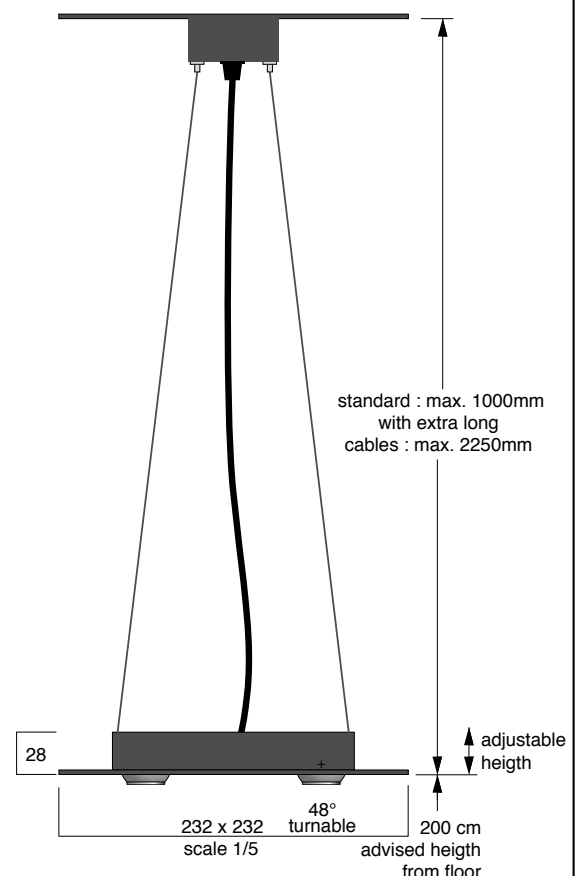

Models, prices and dimensions (in mm) can be altered without previous notice.
Inclusive LEDs & adaptors
Prices in EURO

DANCER IN THE DARK 4 directional leds

All models are registered and protected by prevailing laws.
Scale 1/5 21.04.2009
Design: Luc Lemahieu

MODELS

Ceiling or suspension lamp, with 4 directional leds (30° beam).
Power-leds, 1 or 3 watt. AC/DC adaptors are integrated.
For use above tables.
Cover, black PMMA.
Led-housing & structure, black anodised aluminium.

ADVANTAGES

Area of illumination can be adapted (to the size of the table).
Easy to install, directly to 230V.

LIGHT OUTPUT

Lux at 125 cm distance - lighted area 90x90cm
4x1w white cold LED: ± 250 lux - 4x1w white warm LED: ± 200 lux
4x3w white cold LED: ± 350 lux - 4x3w white warm LED: ± 300 lux

ACCESSORIES

Other beams (13, 24, 44, 65, 80°) on request

DANCER IN THE DARK - BUILD-ON - 4 LEDS

APPLICATIONS

for use above tables,
or when directional accent lighting is needed.

	light colour	art. code	€ incl.
ON4 1W LED 1W - 30°	white cold	DON4x1-30C	450
	white warm	DON4x1-30W	460
ON4 3W LED 3W - 30°	white cold	DON4x3-30C	485
	white warm	DON4x3-30W	495

DANCER IN THE DARK - SUSPENSION - 4 LEDS

APPLICATIONS

For use above tables and desks,
or when directional accent lighting is needed.

	light colour	art. code	€ incl.
SU4 1W LED 1W - 30°	white cold	DSU4x1-30C	550
	white warm	DSU4x1-30W	560
SU4 3W LED 3W - 30°	white cold	DSU4x3-30C	585
	white warm	DSU4x3-30W	595

ACCESSORIES

set cables + adjusters (if ceiling is +3m) DSU-CABLE2 40