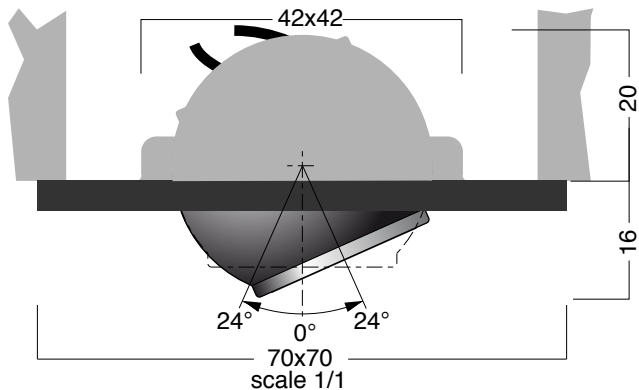

ACCESSORIES

Other beams (24, 44, 65, 80°) on request

DANCER IN THE DARK - SMALL - 1 LED

APPLICATIONS

For ceiling or wall, in a corridor, wardrobe or shelf. For orientation lighting at night is 1w sufficient. Fits in square (minimum 43x43 mm) or round wall-boxes (61 ±3 mm) or holes (61 ±3 mm).