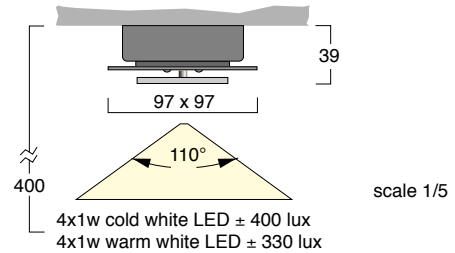

Models, prices and dimensions (in mm) can be altered without previous notice.
Inclusive LEDs
Prices in EURO

UFO - 4
with fixed leds

All models are registered and protected by prevailing laws.
Scale 1/5 21.04.2009
Design: Luc Lemahieu

UFO 4 - WITHOUT adaptor - 110°

For general light in hall, corridor, toilet. The sanded PMMA diffuser prevents blinding and generates a nice light effect. Ceiling or wall mounting. Light output ± as 40w bulb or 7 watt energy saving bulb.

To connect to adaptor

UFO 4 110° - 1W	light colour	art. code	€ incl.
SCREW fixation	white cold	UFO4x1-110C	149
with 2 invisible screws	white warm	UFO4x1-110W	159
CLIP fits in hole	white cold	UFC4x1-110C	164
Ø 42 up to Ø 73 mm	white warm	UFC4x1-110W	174
adaptor 350mA 8x1w - dim. Ø53x19		ZPLR110	35

UFO A4 - build-on WITH adaptor - 110°

For general light in hall, corridor, toilet. The sanded PMMA diffuser prevents blinding and generates a nice light effect. Ceiling or wall mounting. Light output ± as 40w bulb or 7 watt energy saving bulb.

To connect to 230V.

UFO A4 110° - 1W	light colour	art. code	€ incl.
	white cold	UFA4x1-110C	189
	white warm	UFA4x1-110W	199