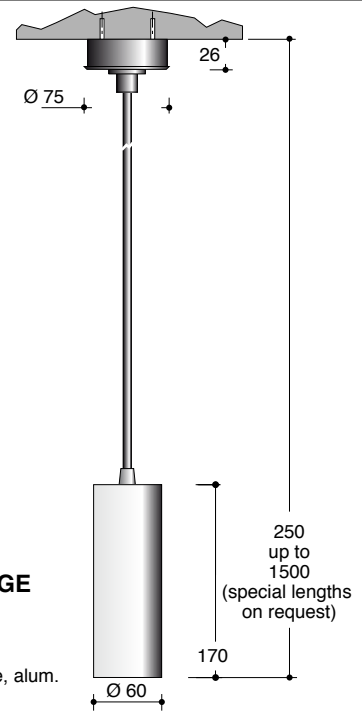

Models, prices and dimensions (in mm)
can be altered without previous notice
Prices in EURO
without bulbs

STRAIGHTT & FIXX LUNA SUSPENSION - 230V

All models are registered
and protected by prevailing laws.
Scale 1/6,67 21.04.2009
Design: Luc Lemahieu

STRAIGHTT LUNA LARGE

with cable

(black woven textile) build on

general lighting

model : white, black, champagne, alum.

diffusor : opal sanded glass

candle, halogen, energy saving, round or led bulb

230V E14 (E27 on request) max. 60W or 15W for energy saving bulb.

model	colour	art. code	€ incl.
STRAIGHTT	opal + white	SLLON WO	137
LUNA LARGE	opal + black	SLLON BO	137
	opal + champagne	SLLON CO	152
	opal + aluminium	SLLON AO	152