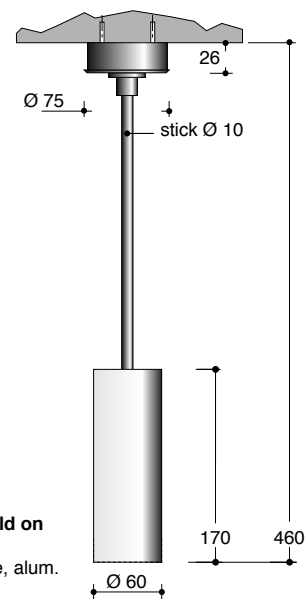

TIMELESS, FUNCTIONAL LIGHTING with SANDED GLASS - 230 V

FIXX LUNA LARGE

suspension with stick Ø10 build on

general lighting

model : white, black, champagne, alum.

diffusor : opal sanded glass

candle, halogen, energy saving, round or led bulb

230V E14 (E27 on request) max. 60W or 15W for energy saving bulb.

model	colour	art. code	€ incl.
FIXX	opal + white	FLLON WO	159
LUNA LARGE	opal + black	FLLON BO	159
	opal + champagne	FLLON CO	178
	opal + aluminium	FLLON AO	178

COLOUR FILTER LUNA LARGE

To place inside glass, maximum 60w bulb.

Standard colour red, other colours, designs or reflectors on request.

model	colour	art. code	€ incl.
CF. LUNA LARGE	red	LUNAL RED	8