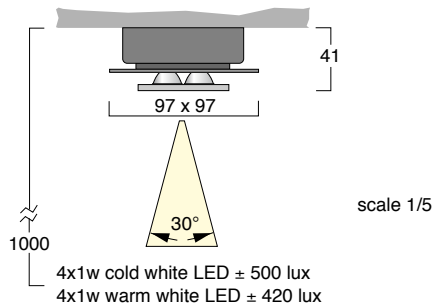

ceiling and wall lamps power-led's ULTRA THIN can replace existing spots and general lighting

UFO 4 - WITHOUT adaptor - 30°

With optics for accent downlight light or in corridors. The sanded PMMA diffuser prevents blinding and generates a nice light effect. Ceiling or wall mounting. Light output ± as 20W low voltage spot.

To connect to adaptor.

UFO 4 30° - 1W	light colour	art. code	€ incl.
SCREW fixation	white cold	UFO4x1-30C	174
with 2 invisible screws	white warm	UFO4x1-30W	184
CLIP fits in hole	white cold	UFC4x1-30C	189
Ø 42 up to Ø 73 mm	white warm	UFC4x1-30W	199
adaptor 350mA 8x1w - dim. Ø53x19		ZPLR110	35

UFO A4 - build-on WITH adaptor - 30°

With optics for accent downlight light or in corridors. The sanded PMMA diffuser prevents blinding and generates a nice light effect. Ceiling or wall mounting. Light output ± as 20W low voltage spot.

To connect to 230V.

UFO A4 30° - 1W	light colour	art. code	€ incl.
	white cold	UFA4x1-30C	214
	white warm	UFA4x1-30W	224