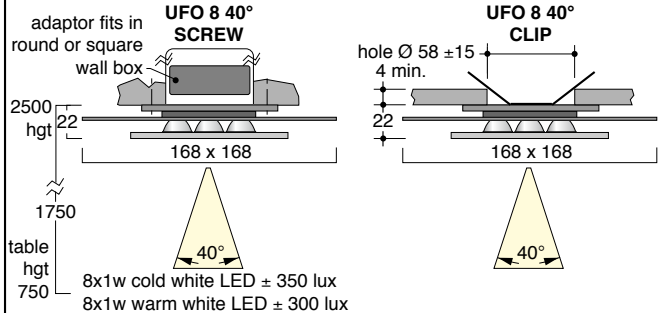

ceiling and wall lamps power-led's ULTRA THIN can replace existing spots and general lighting

UFO 8 - WITHOUT adaptor - 40°

With optics for accent downlight light on tables or corridors. The sanded PMMA diffuser prevents blinding and generates a nice light effect. Ceiling or wall mounting. Light output ± as a 50W low voltage spot.
To connect to adaptor.

UFO 8 40° - 1W	light colour	art. code	€ incl.
SCREW fixation with 2 invisible screws	white cold	UFO8x1-40C	289
	white warm	UFO8x1-40W	299
CLIP fits in hole	white cold	UFC8x1-40C	304
Ø 42 up to Ø 73 mm	white warm	UFC8x1-40W	314
adaptor 350mA 8x1w - dim. Ø53x19		ZPLR110	35