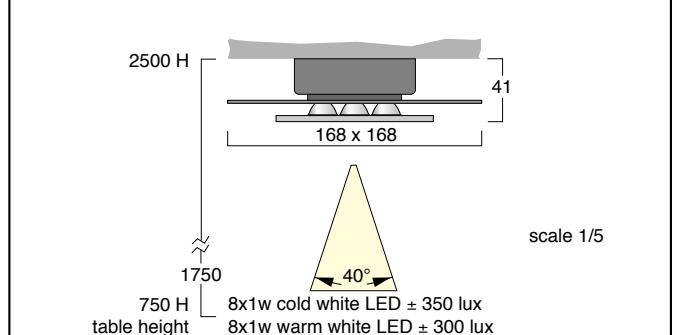

UFO A8 - build-on WITH adaptor - 40°

With optics for accent downlight light on tables or corridors. The sanded PMMA diffuser prevents blinding and generates a nice light effect. Ceiling or wall mounting. Light output ± as a 50W low voltage spot.
To connect to 230V.

UFO A8 40° - 1W	light colour	art. code	€ incl.
	white cold	UFA8x1-40C	339
	white warm	UFA8x1-40W	349
40° - 3W	white cold	UFA8x3-40C	
	white warm	UFA8x3-40W