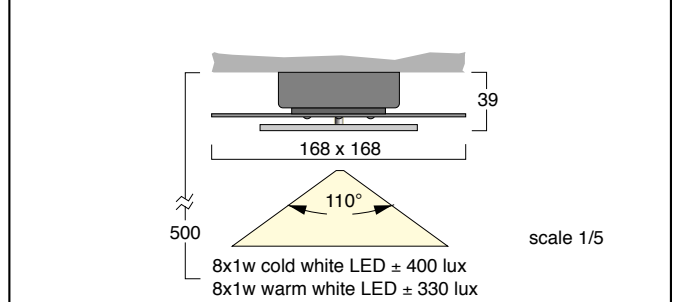

UFO 8 110° - 1W	light colour	art. code	€ incl.
SCREW fixation with 2 invisible screws	white cold	UFO8x1-110C	239
	white warm	UFO8x1-110W	249
CLIP fits in hole	white cold	UFC8x1-110C	254
Ø 42 up to Ø 73 mm	white warm	UFC8x1-110W	264
adaptor 350mA 8x1w - dim. Ø53x19		ZPLR110	35