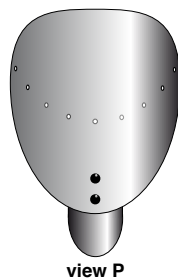

for incandescent- halogen (max.100W)
or energy saving bulb (23w)
230V - E27 - max. height 158

UP - REFLECT ECONO

wall lamp with reflector
compact design wall lamp, uplighter, build-on
reflector : champagne or aluminium
base : black

model	colour	art. code	€ incl.
UP & DOWN	champagne + black	UPRE CP	131
REFLECT	aluminium + black	UPRE AL	131

for incandescent
or led bulb
230V - E27 - max. 60W
max. height 110

UP - TRANSPARENT

wall lamp with diffuser
compact design wall lamp, build-on
uplighter
diffuser (pp.) : opal, green, blue
base : black

model	kleur	art. code	€ incl.
UP & DOWN	opal + black	UPT OP	99
TRANSPARENT	green + black	UPT GN	99
	blue + black	UPT BL	99