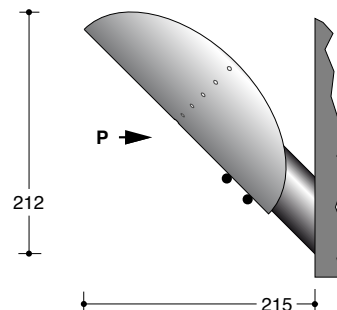

for incandescent- halogen (max.100W)
or energy saving bulb (23w)
230V - E27 - max. height 158

UP - REFLECT ECONO

wall lamp with reflector
compact design wall lamp, uplighter, build-on
reflector : champagne or aluminium
base : black

model	colour	art. code	€ incl.
UP & DOWN	champagne + black	UPRE CP	131
REFLECT	aluminium + black	UPRE AL	131