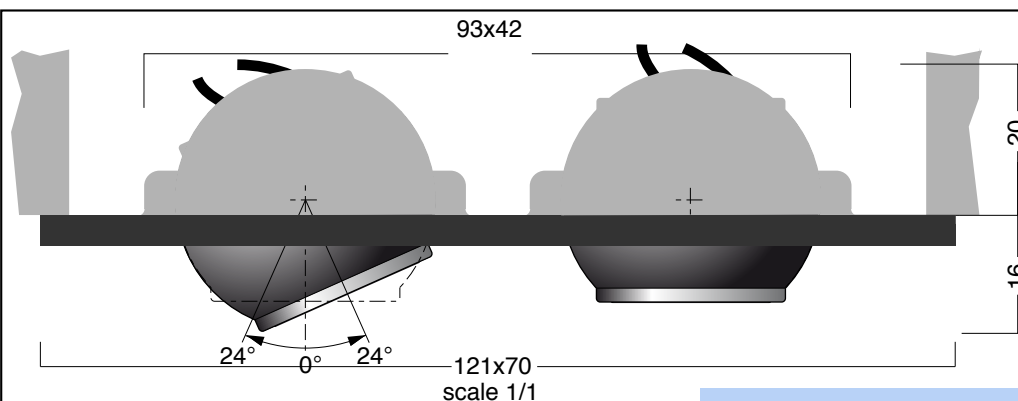

MODEL
Build-in, very compact directional accent LED-lighting, 13°, or 30°. For mounting on the wall, ceiling or shelf.
Cover, black PMMA. Led-housing, black anodised aluminium.
With 1 or 2 power-led's, 1 or 3 watt.

ADVANTAGES

Compact directional lighting.
Adaptor can be integrated in the wall-box.
Easy mounting.

ADAPTORS

To be connected on AC/DC adaptor. To be order separately.
1w power-led : Adaptor 350mA max. see page 9
3w power-led : Adaptor 700mA max. see page 10.

ACCESSORIES

Other beams (24, 44, 65, 80°) on request

DANCER IN THE DARK - SMALL - 1 LED

APPLICATIONS

For ceiling or wall, in a corridor, wardrobe or shelf. For orientation lighting at night is 1w sufficient. Fits in square (minimum 43x43 mm) or round wall-boxes (61 ±3 mm) or holes (61 ±3 mm).

SMALL 1x1W LED	light colour	art. code	€ incl.	
1W - 13°	white cold	DSG1x1-13C	92	
	white warm	DSG1x1-13W	94	
1W - 30°	white cold	DSG1x1-30C	92	
	white warm	DSG1x1-30W	94	
adaptor 350 mA to build in (others pag.9)			ZMPL1	25
SMALL 1x3W LED				
3W - 13°	white cold	DSG1x3-13C	97	
	white warm	DSG1x3-13W	99	
3W - 30°	white cold	DSG1x3-30C	97	
	white warm	DSG1x3-30W	99	
adaptor 700 mA to build in (others pag.10)			ZMPL4	30

DANCER IN THE DARK - SMALL - 2 LED'S

APPLICATIONS

For ceiling or wall, in a corridor, wardrobe or shelf.
For orientation lighting at night is 1w sufficient.

SMALL 2x1W LED'S	light colour	art. code	€ incl.	
2x1W - 13°	white cold	DSG2x1-13C	175	
	white warm	DSG2x1-13W	179	
2x1W - 30°	white cold	DSG2x1-30C	175	
	white warm	DSG2x1-30W	179	
adaptor 350 mA to build in (others pag.9)			ZMPL3	25
SMALL 2x3W LED'S				
2x3W - 13°	white cold	DSG2x3-13C	185	
	white warm	DSG2x3-13W	189	
2x3W - 30°	white cold	DSG2x3-30C	185	
	white warm	DSG2x3-30W	189	
adaptor 700 mA to build in (others pag.10)			ZPLK303	40