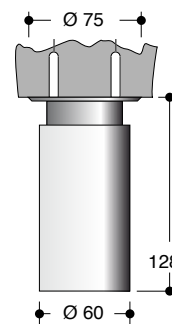

ON LUNA SMALL

ceiling model build-on
downlight or general lighting
candle-, halogen-, round or led bulb
230V - E27 - max.60W
max. Ø52 - max. height 85

model	colour	art. code	€ incl.
SMALL	opal + white	ONLN S WT	82
	opal + black	ONLN S BK	82
	opal + champagne	ONLN S CP	98
	opal + aluminium	ONLN S AL	98