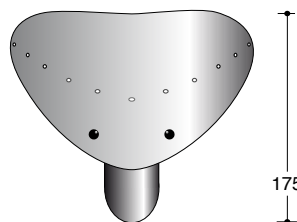

UP - REFLECT ECONO

wall lamp with reflector
compact design wall lamp, uplighter, build-on
reflector : champagne or aluminium
base : black

model	colour	art. code	€ incl.
UP & DOWN	champagne + black	UPRE CP	131
REFLECT	aluminium + black	UPRE AL	131