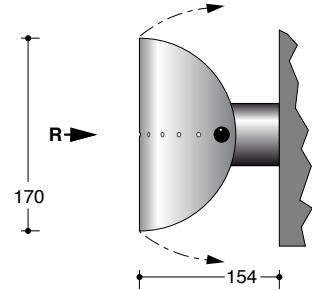

for incandescent
tube or standard bulb
230V - E27 - max. 100W
max. height 105

UP & DOWN - REFLECT

wall lamp with turnable reflector
can be used as
up and/or downlighter
compact design wall lamp,
build-on, for indirect light

model	colour	art. code	€ incl.
UP & DOWN	champagne	UPDOR CP	131
REFLECT	aluminium	UPDOR AL	131