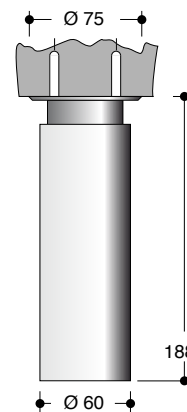

UFO A8 40° - 1W	light colour	art. code	€ incl.
	white cold	UFA8x1-40C	339
	white warm	UFA8x1-40W	349
40° - 3W	white cold	UFA8x3-40C	
	white warm	UFA8x3-40W	

ON LUNA SMALL

ceiling model build-on
downlight or general lighting
candle-, halogen-, round or led bulb
230V - E27 - max.60W
max. Ø52 - max. height 85

ON LUNA MEDIUM

ceiling model build-on
general lighting.
candle, halogen, energy saving, round or led bulb
230V - E27 - max.100W (hal.) or 11W (energy saving)
max. Ø52 - max. height 115

model	colour	art. code	€ incl.
MEDIUM	opal + white	ONLN M WT	87
	opal + black	ONLN M BK	87
	opal + champagne	ONLN M CP	104
	opal + aluminium	ONLN M AL	104