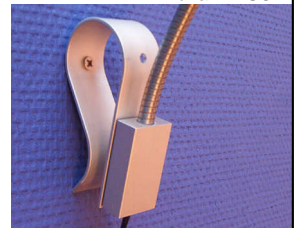

ACCESSORIES

Extra options for model "bureau, rester en murale". With flexibel ø10 mm (i.p.v. ø 8 mm): for intensive use in hotels, conference-rooms and offices. With switch: push button on-off ø 6mm black.

options	art.code
ø 10mm flexible	FLEX10MM
switch ø 6mm black	ZSWITCH1 BK

▲ head "LILI"

▼▲ LILI en VOYAGE

▼ LILI à la MAISON

▼ LILI à TABLE

▼ LILI au BUREAU

▼ LILI va RESTER

▼ LILI MURALE