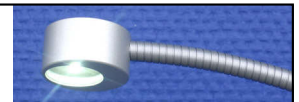

LILI à la MAISON

Same as "Lili en voyage", but clip has a hole and screw for fixation to wall or table.

model	light colour	art.code
Lili à la maison	white cold	ZLIM1 C
1w	white warm	ZLIM1 W

LILI à TABLE

With stainless steel base 88x88x10 mm with cable, switch and adaptor with AC euro-plug.

model	light colour	art.code
Lili à table	white cold	ZLIT1 C
1w	white warm	ZLIT1 W

LILI au BUREAU

With fixed base. To be fixed directly on desk, cupboard, wardrobe, bookcase (hole Ø 12mm). Fixation with screw from backside. With very small adaptor (dim. 51 x32x18mm), to be placed separately.

model	light colour	art.code
Lili au bureau	white cold	ZLIB1 C
1w	white warm	ZLIB1 W

LILI va RESTER

With fixed base and coverplate in anodised aluminium. Adaptor, without switch. Can be mounted with adaptor in built-in box (bticino art. 503E).

model	light colour	art.code
Lili va rester	white cold	ZLIR1 C
1w	white warm	ZLIR1 W

LILI MURALE

Built-on base (60x60x31mm) with adaptor (afm. 51x32x18mm), included. Without switch.

model	light colour	art.code
Lili va rester	white cold	ZLIMU1 C
1w	white warm	ZLIMU1 W

ACCESSORIES

Extra options for model "bureau, rester en murale". With flexibel ø10 mm (i.p.v. ø 8 mm): for intensive use in hotels, conference-rooms and offices. With switch: push button on-off ø 6mm black.

options	art.code
ø 10mm flexible	FLEX10MM
switch ø 6mm black	ZSWITCH1 BK

▲ head "LILI"